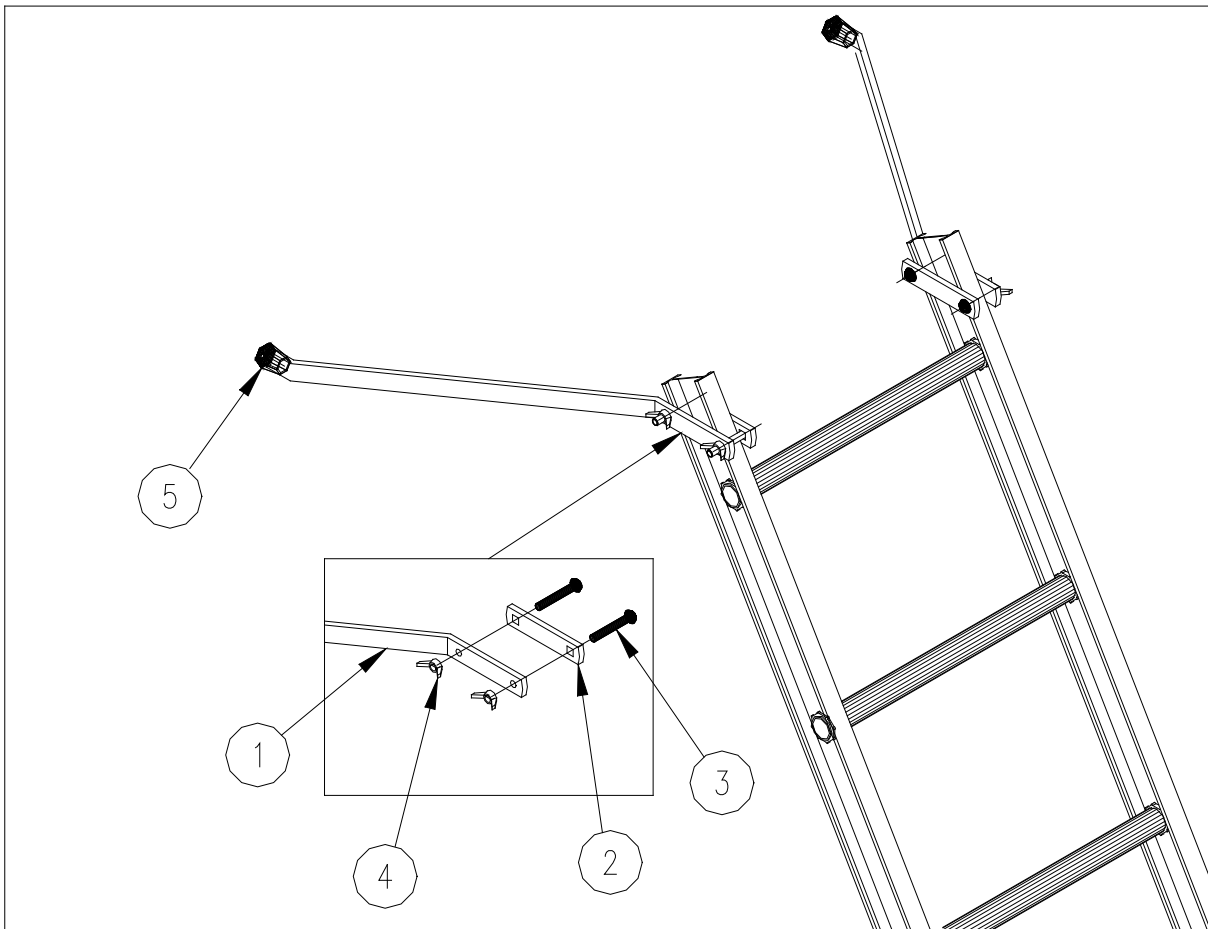

LADDER ARM PARTS LIST

Reference	Part Number	Quantity	Description
1	0601013-1	2	LADDER ARM
2	0601013-2	2	LADDER ARM CLAMP
3	5806323	4	CARRIAGE BOLT 3/8-16 X 2-1/2
4	5806383	4	WING NUT 3/8-16
5	6406027	2	CRUTCH TIP

WARNING:

LADDER ARMS MUST NEVER BE INSTALLED ON PLATFORM LIFT TRACK SECTIONS. NEVER CLIMB ON THE TRACK. THIS CAN CAUSE SERIOUS PERSONAL INJURY OR DEATH. FOR USE ONLY ON A LADDER DESIGNED FOR CLIMBING.

WARNING:

ENSURE THAT ALL BOLTS AND NUTS ARE TIGHTENED SECURELY TO PREVENT EQUIPMENT DAMAGE AND/OR SERIOUS INJURY.